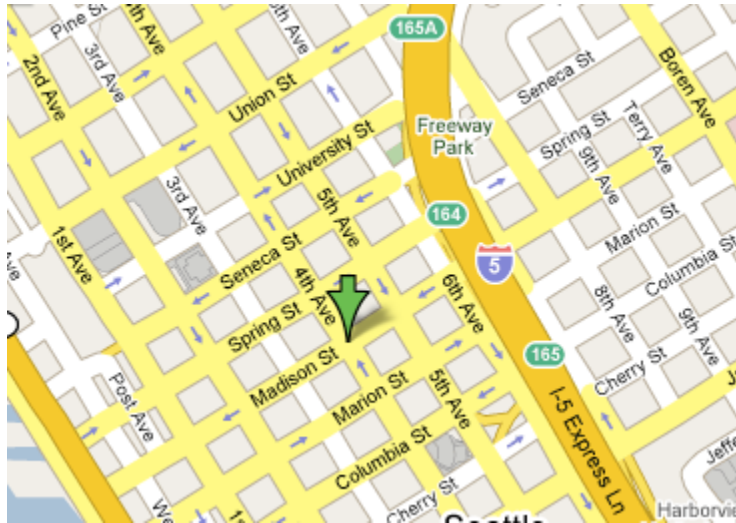

Directions to Breakwater Investment Management

**Safeco Plaza
Suite 4050
1001 Fourth Avenue
Seattle, WA 98154**

If you are heading North on I-5

- Follow signs for Madison St/Convention PI
- Turn left at Madison St
- Go straight through 4th Avenue
- The parking garage entrance is located on the right side of Madison, look for the neon green “Park” sign.

If you are heading South on I-5

- Take exit 165A toward James St
- Merge onto 6th Avenue
- Turn right at Columbia St
- Turn right at 4th Avenue
- Turn Left at Madison
- The parking garage entrance is located the on right side of Madison, look for the neon green “Park” sign.